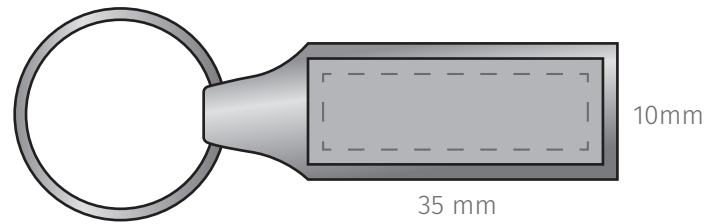

**TEMPLATE:**  
■ NOVA OBLONG KEYRING

Item shown at 100% actual size when viewed on A4 paper

BRANDING - Pad, Engrave

Max branding area 35 x 10mm